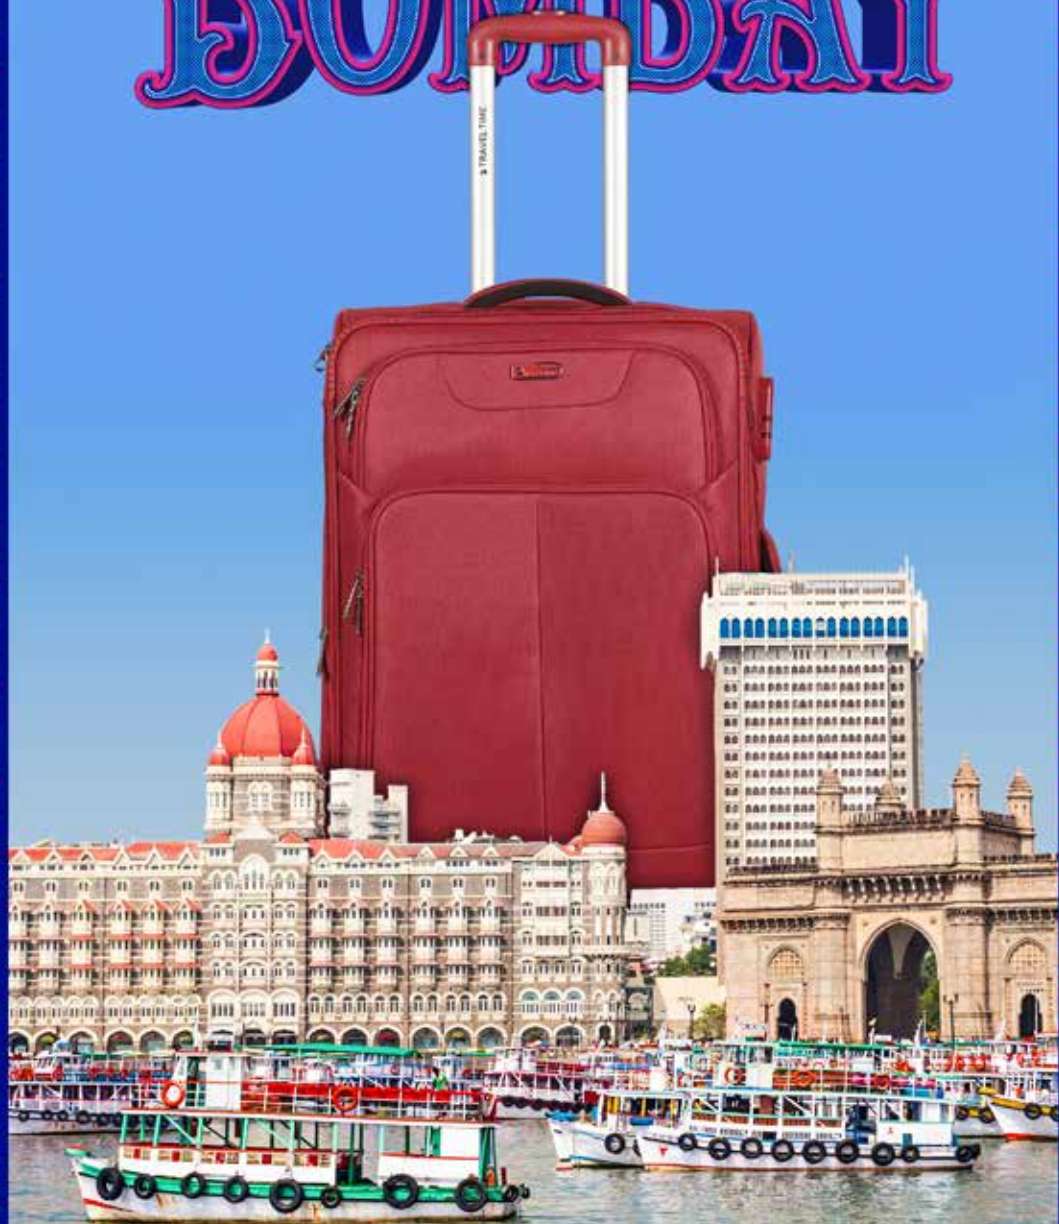

TRAVEL TIME

BOMBAY

Product Features

Four Protective
Front Corners

Expandable

Premium FDY Fabric

Eight Wheels

VIBRANT RANGE OF COLOURS TO CHOOSE FROM

NAVY BLUE

TEAL
GREEN

RED

Sizes Available

3 pc set - 20"/24"/28"

2 pc set - 24"/28"

STYLISH FROM EVERY CORNER

www.traveltimeuggage.com